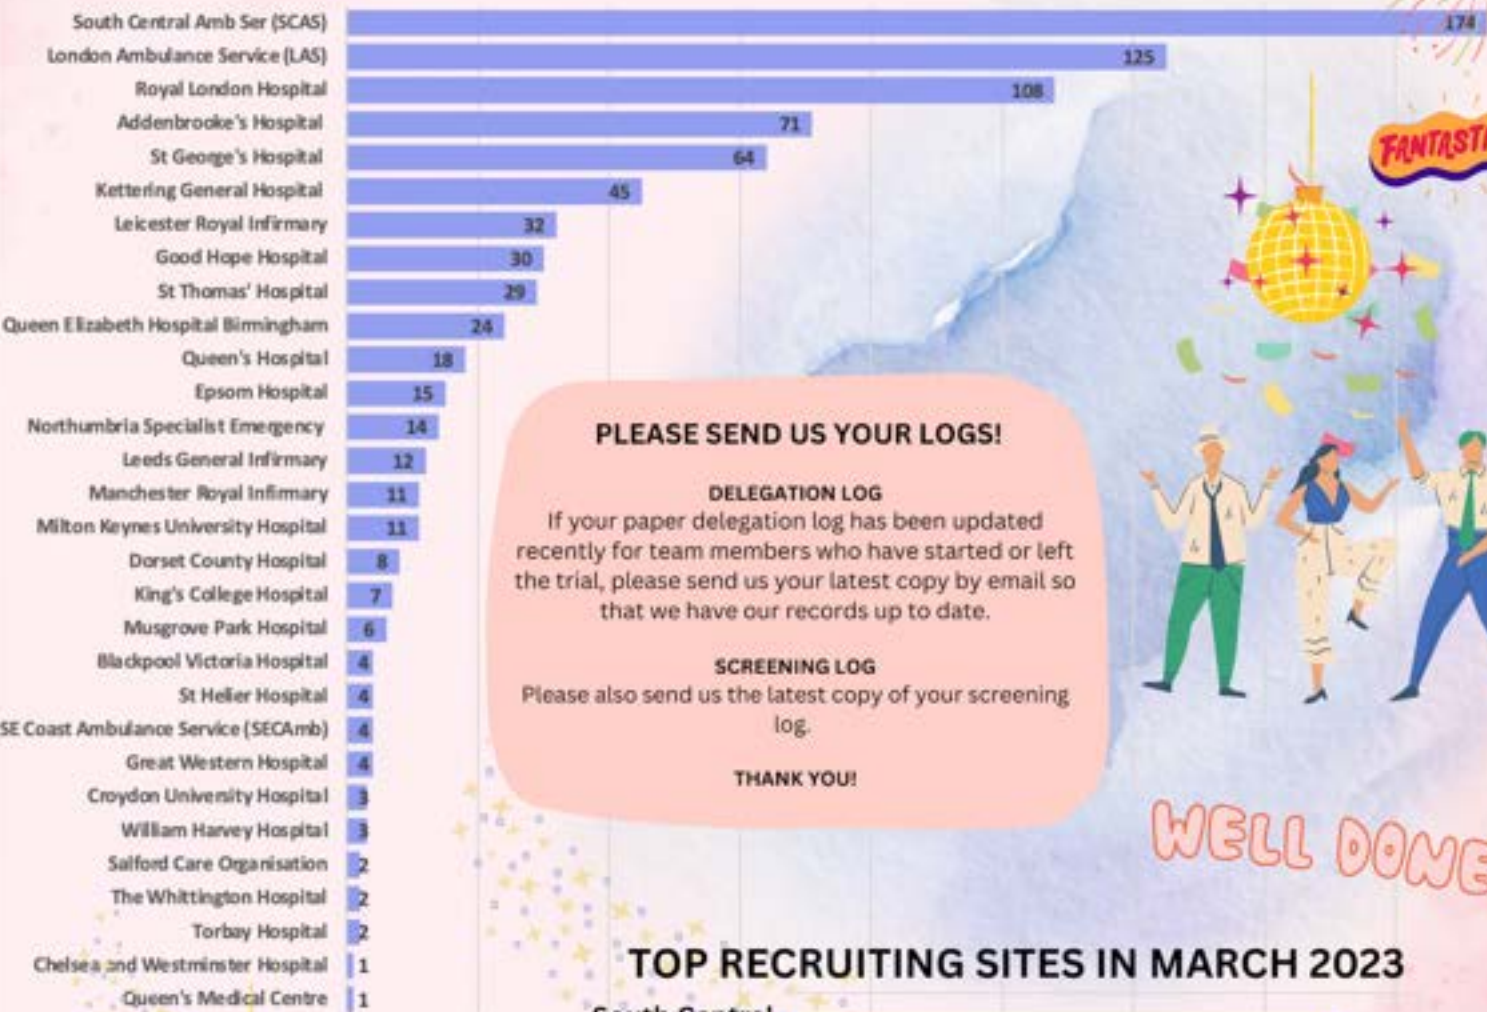

CRASH-4 TRIAL RECRUITMENT UPDATE

834 patients recruited to the trial!

TOTAL PATIENT RECRUITMENT BY SITE

PLEASE SEND US YOUR LOGS!

DELEGATION LOG
If your paper delegation log has been updated recently for team members who have started or left the trial, please send us your latest copy by email so that we have our records up to date.